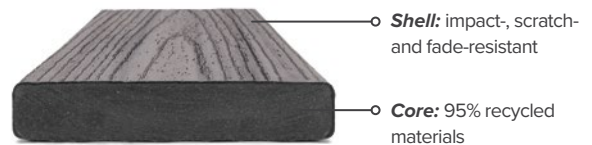

## PREMIUM HIGH-PERFORMANCE DECKING & FASCIA

Trex Transcend® decking and Trex® Fascia are wood thermoplastic composite lumber (WTCL) boards with an integrated shell that covers the boards on the top surface and sides. The integrated shell consists of a proprietary surface formulation that produces a natural, wood-like grain pattern finish. An alternative to naturally durable hardwood lumber, Transcend Decking and Fascia are ICC-ES SAVE-certified to be a minimum of 95.4% recycled content by weight.

### DECKING

### FASCIA

1" Grooved edge

1" Square edge

2" Square edge

8" or 12" Widths

FEATURES	DECKING BOARDS		FASCIA BOARDS	
	1" x 6"	2" x 6"	8"	12"
Actual Dimensions - Standard	.94" x 5.5"	1.3" x 5.5"	.56" x 7.25"	.56" x 11.375"
Actual Dimensions - Metric	24 mm x 140 mm	33 mm x 140 mm	14 mm x 184 mm	14 mm x 288 mm
Available Lengths - Standard	12', 16', 20'	12', 16', 20'	12'	12'
Available Lengths - Metric	365 cm, 487 cm, 609 cm	365 cm, 487 cm, 609 cm	365 cm	365 cm
Grooved Edge	X			
Square Edge	X	X	X	X
Transcend Lineage*	X		X	X
Transcend Tropicals	X	X	X	X
Transcend Earth Tones	X		X	X
Weight per Lineal Foot	2.4 lbs	3.6 lbs	2.0 lbs	3.3 lbs