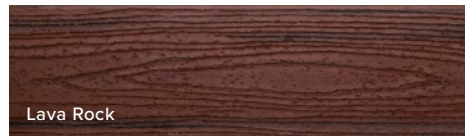

\*Fastener used in testing: #8 x 2.5" HEADCOTE Stainless Steel Screw

**COLORS**

Lineage (neutral multi-tonal)

Tropicals (vibrant multi-tonal)

Earth Tones (monochromatic)

**FASTENERS**

**Trex Hideaway® Hidden Fastening System**

Self-gapping, glass-filled nylon fastener with 304 grade stainless steel, sharp point screw for wood framing.

Other approved fasteners include, color-matched composite deck screw, matching composite plug with composite screw, color-coordinated fascia screw and uncoated stainless steel fascia screw.